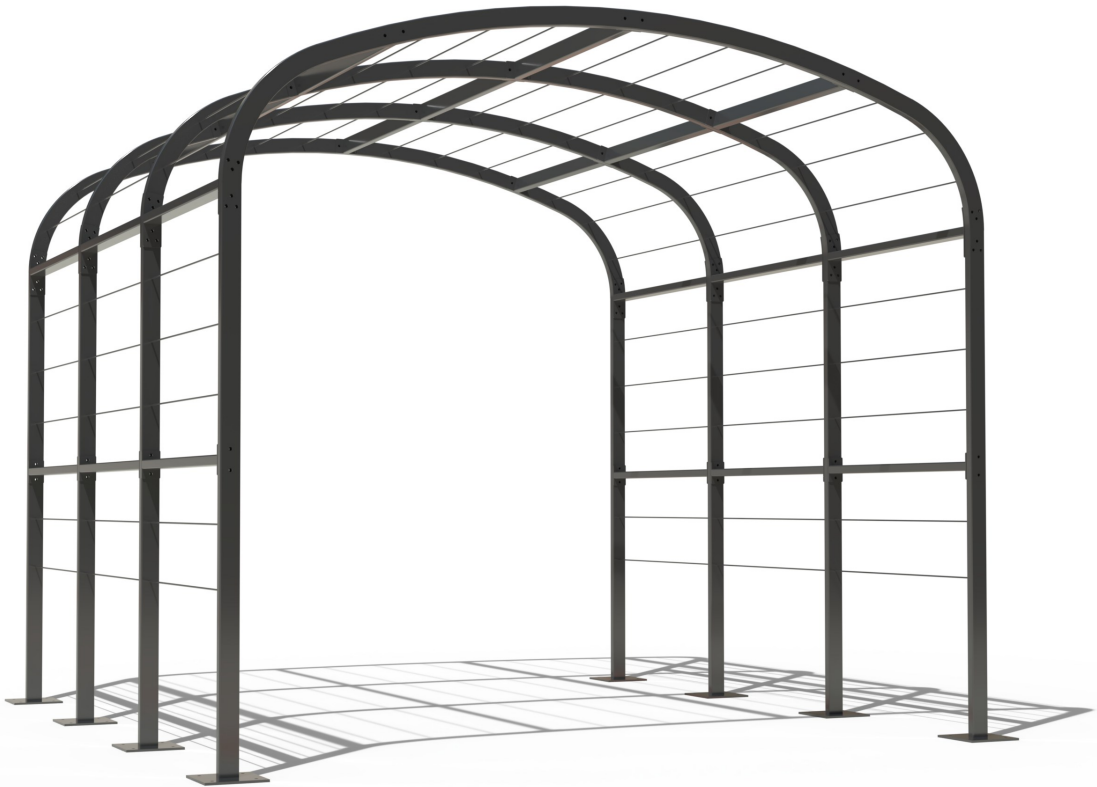

## Curved Steel Frame Pergola Datasheet

 **Landmark**  
STREET FURNITURE

[www.landmarkstreetfurniture.com](http://www.landmarkstreetfurniture.com)

# Curved Steel Frame Pergola

Pergolas made from galvanised mild steel

Large: 3490mm (L) x 3420mm (W) x 2820mm (H)  
Small: 2125mm (L) x 1195mm (W) x 2025mm (H)

**Material:**  
Galvanised mild steel and powder coated  
Timber from approved sources

**Timber:**  
Wooden seat element of this product can be either of the timbers below. With the option for these to be PEFC / FSC certified. All timber supplied planed all round with 4mm radius to all edges. A2 Stainless steel screws.

**Installation:**  
For the products installation, there are holes in the base for anchoring embedment bolts into concrete foundations laid by others. Insert 12mm threaded bolts into holes drilled into the concrete slabs and fill with epoxy resin or fast motor.