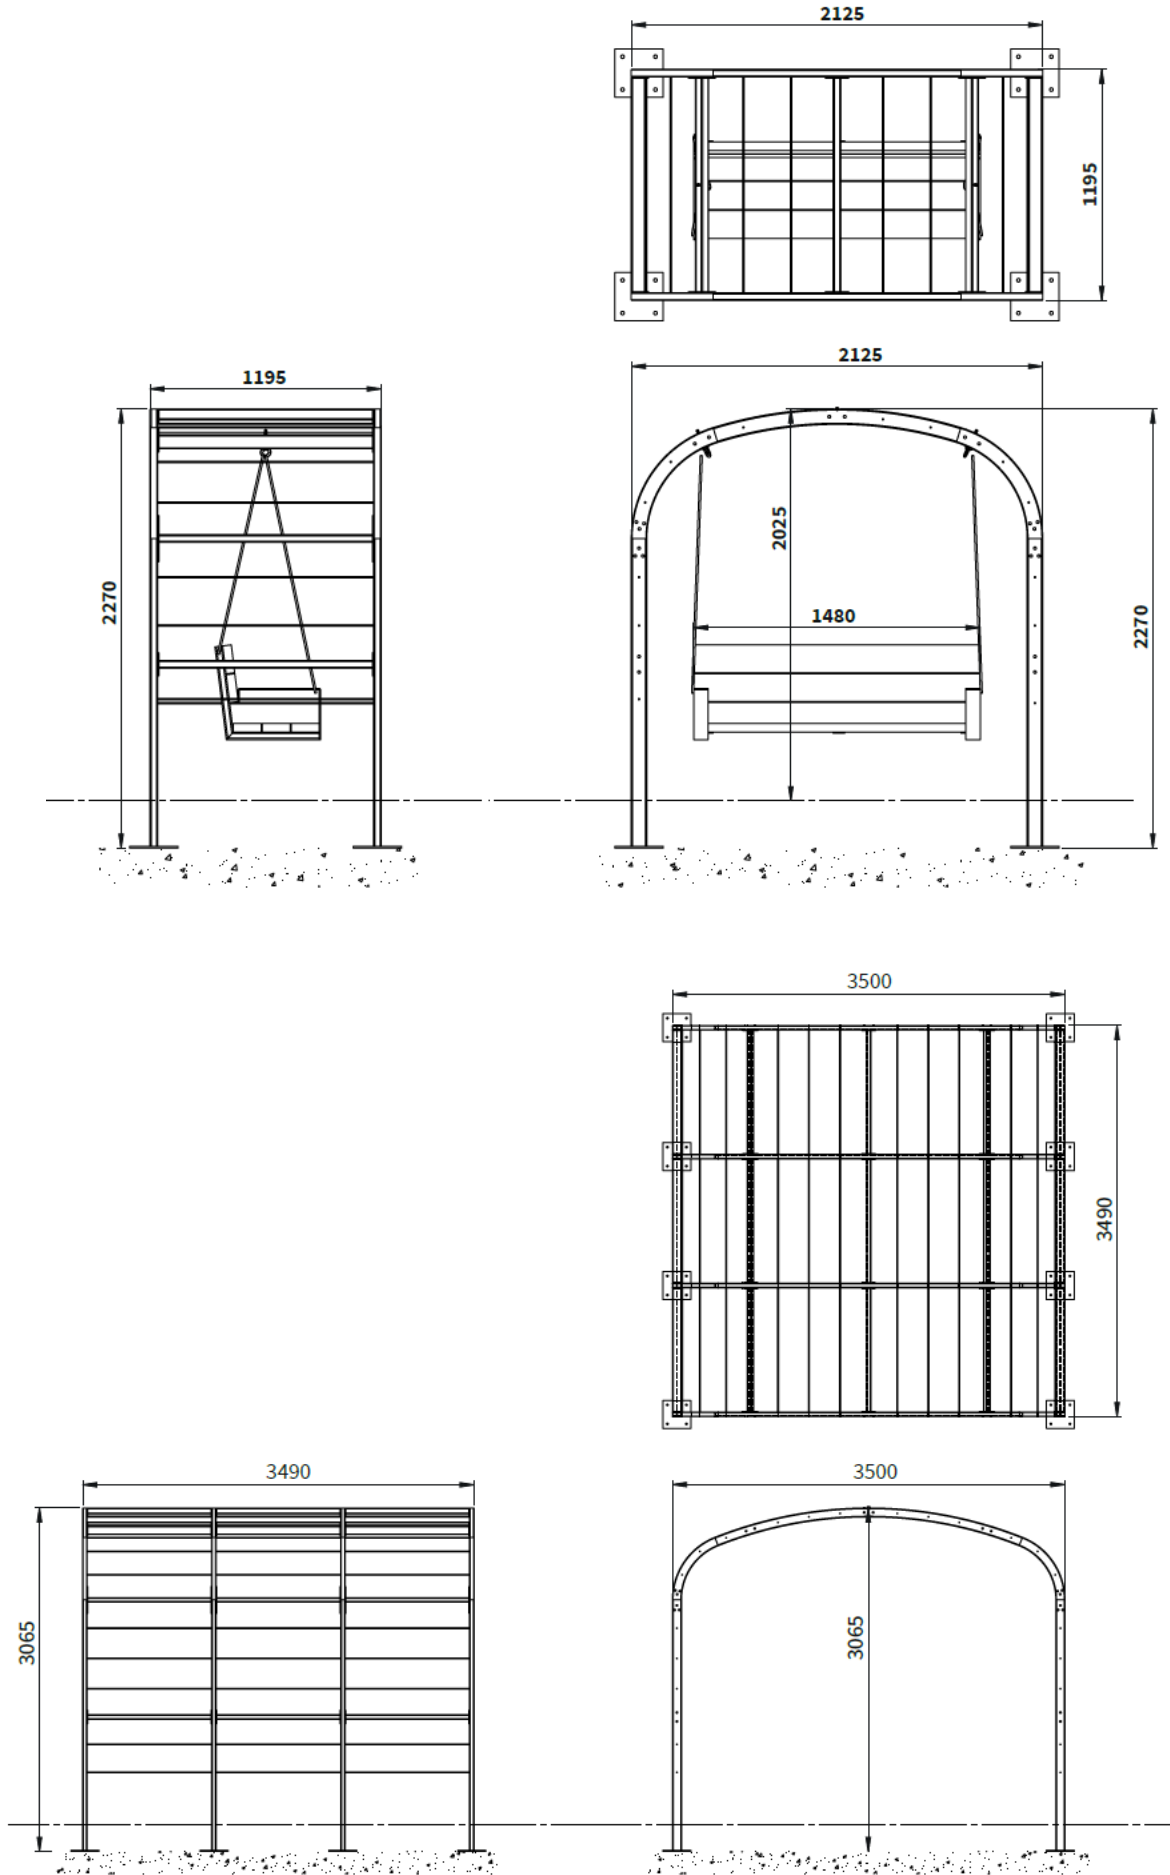

Curved Steel Frame Pergola