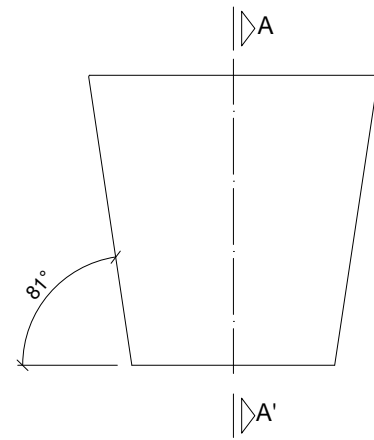

FEATURES

Material SMC
Finish smooth
Dimensions l. 60, w. 60, h. 60 cm
Colour see colour catalogue
Fixing resting on the ground
Weight 35 kg / 105 L

S-MALVA CO60

GEOMETRY

FRONT VIEW

TOP VIEW

SPECIFICATIONS

SECTION A-A'