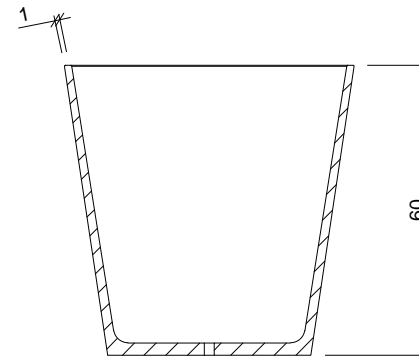

FEATURES

Material SMC
Finish smooth
Dimensions l. 60, w. 60, h. 60 cm
Colour see colour catalogue
Fixing resting on the ground
Weight 35 kg / 105 L

S-MALVA CO60

GEOMETRY

FRONT VIEW

TOP VIEW

SPECIFICATIONS

SECTION A-A'