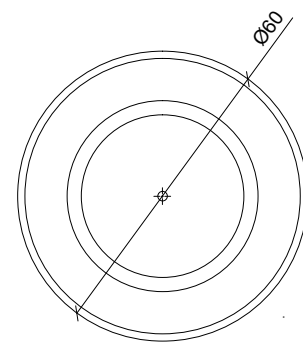

FEATURES

Material SMC
Finish smooth
Dimensions l. 60, w. 60, h. 60 cm
Colour see colour catalogue
Fixing resting on the ground
Weight 35 kg / 105 L

S-MALVA CO60

GEOMETRY

FRONT VIEW

TOP VIEW

SPECIFICATIONS

SECTION A-A'