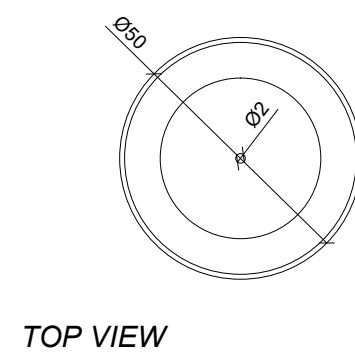

FEATURES

Material SMC
Finish smooth
Dimensions Ø 50, h110 cm
Colour see colour catalogue
Fixing resting on the ground
Weight 40 kg / 150 L

S-MALVA CO50110

GEOMETRY

SPECIFICATIONS

www.landmarkstreetfurniture.com