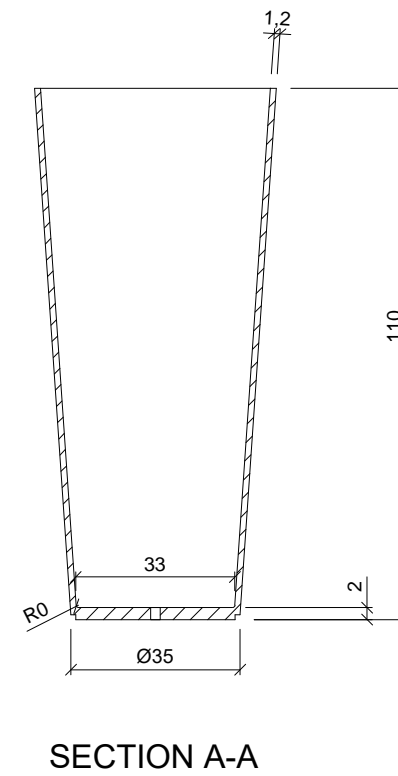

FEATURES

Material SMC
Finish smooth
Dimensions Ø 50, h110 cm
Colour see colour catalogue
Fixing resting on the ground
Weight 40 kg / 150 L

S-MALVA CO50110

GEOMETRY

SPECIFICATIONS

www.landmarkstreetfurniture.com