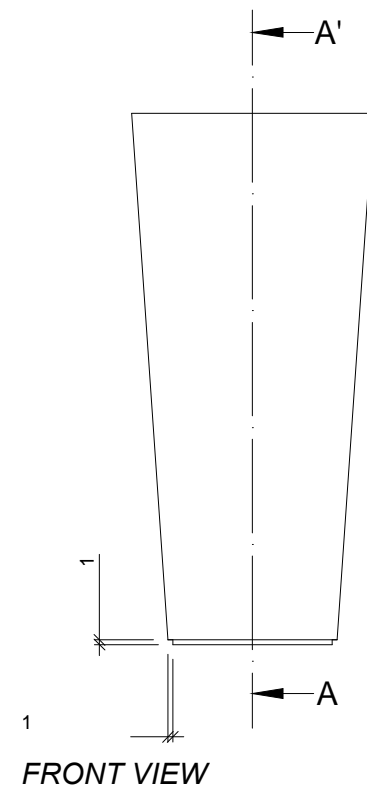

FEATURES

Material SMC
Finish smooth
Dimensions Ø 50, h110 cm
Colour see colour catalogue
Fixing resting on the ground
Weight 40 kg / 150 L

S-MALVA CO50110

GEOMETRY

SPECIFICATIONS

www.landmarkstreetfurniture.com