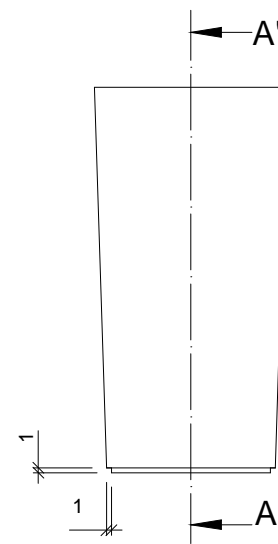

FEATURES

Material
Finish
Dimensions
Colour
Fixing
Weight

SMC
smooth
Ø 40, h80 cm
see colour catalogue
resting on the ground
30 kg / 140 L

S-MALVA CO4080

GEOMETRY

FRONT VIEW

TOP VIEW

SPECIFICATIONS