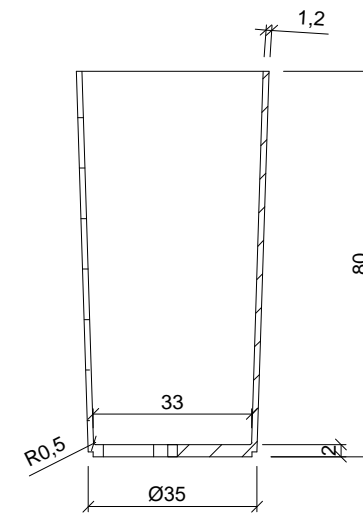

FEATURES

Material
Finish
Dimensions
Colour
Fixing
Weight

SMC
smooth
Ø 40, h80 cm
see colour catalogue
resting on the ground
30 kg / 140 L

S-MALVA CO4080

GEOMETRY

FRONT VIEW

TOP VIEW

SPECIFICATIONS