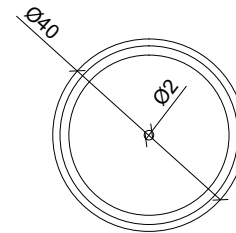

FEATURES

Material
Finish
Dimensions
Colour
Fixing
Weight

SMC
smooth
Ø 40, h80 cm
see colour catalogue
resting on the ground
30 kg / 140 L

S-MALVA CO4080

GEOMETRY

FRONT VIEW

TOP VIEW

SPECIFICATIONS