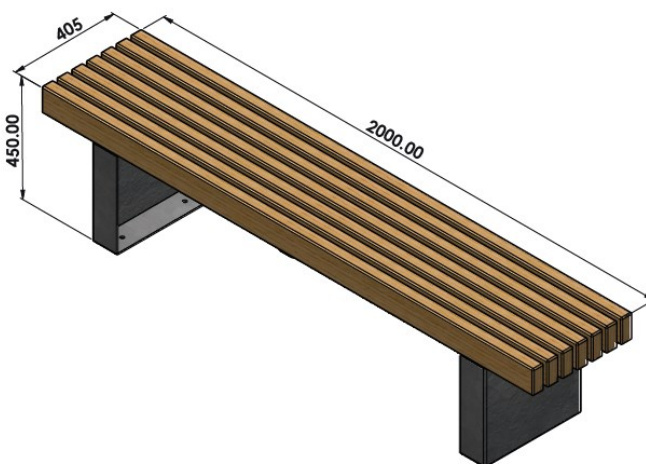

LM - Greenwich Range

Above. Shown in Galvanised finish

PRODUCT REF:

Greenwich

DIMENSIONS:

Width - 405mm

Height - 450mm

Seats up to 1-4 people (dependant on length)

MATERIAL / FEATURES:

6mm Galvanised mild steel plate

OPTIONS:

Satin polish 316 / 304 grade stainless steel

Hardwood or Softwood (FSC / PEFC available)

Various lengths

Armrest / Backrest / Picnic set

Powder coated to any standard RAL colour

Corten Steel

Installation Service

LM - Greenwich Range

1.5 Metre Greenwich Bench

1.8 Metre Greenwich Bench

Greenwich Cube

2 Metre Greenwich Bench

2.4 Metre Greenwich Bench

LM - Greenwich Range

Greenwich Seat / Armrest

Westminster Picnic Set