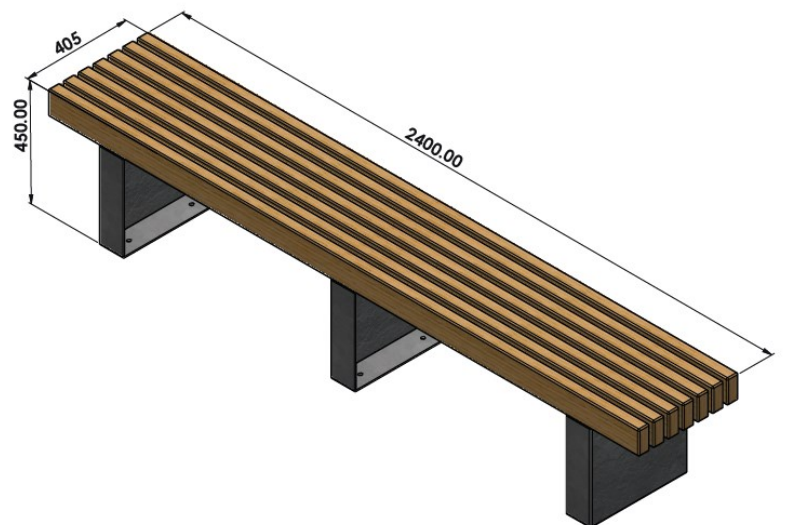

LM - Greenwich Range

Above. Shown in Galvanised finish

PRODUCT REF:

Greenwich

DIMENSIONS:

Width - 405mm

Height - 450mm

Seats up to 1-4 people (dependant on length)

MATERIAL / FEATURES:

6mm Galvanised mild steel plate

OPTIONS:

Satin polish 316 / 304 grade stainless steel

Hardwood or Softwood (FSC / PEFC available)

Various lengths

Armrest / Backrest / Picnic set

Powder coated to any standard RAL colour

Corten Steel

Installation Service

LM - Greenwich Range

1.5 Metre Greenwich Bench

1.8 Metre Greenwich Bench

Greenwich Cube

2 Metre Greenwich Bench

2.4 Metre Greenwich Bench

LM - Greenwich Range

Greenwich Seat / Armrest

Westminster Picnic Set