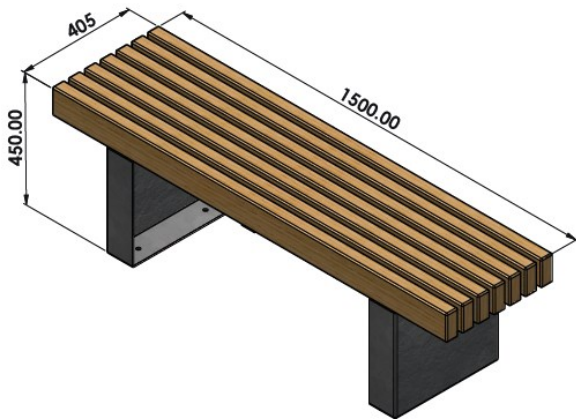

LM - Greenwich Range

Above. Shown in Galvanised finish

PRODUCT REF:

Greenwich

DIMENSIONS:

Width - 405mm

Height - 450mm

Seats up to 1-4 people (dependant on length)

MATERIAL / FEATURES:

6mm Galvanised mild steel plate

OPTIONS:

Satin polish 316 / 304 grade stainless steel

Hardwood or Softwood (FSC / PEFC available)

Various lengths

Armrest / Backrest / Picnic set

Powder coated to any standard RAL colour

Corten Steel

Installation Service

LM - Greenwich Range

1.5 Metre Greenwich Bench

1.8 Metre Greenwich Bench

Greenwich Cube

2 Metre Greenwich Bench

2.4 Metre Greenwich Bench