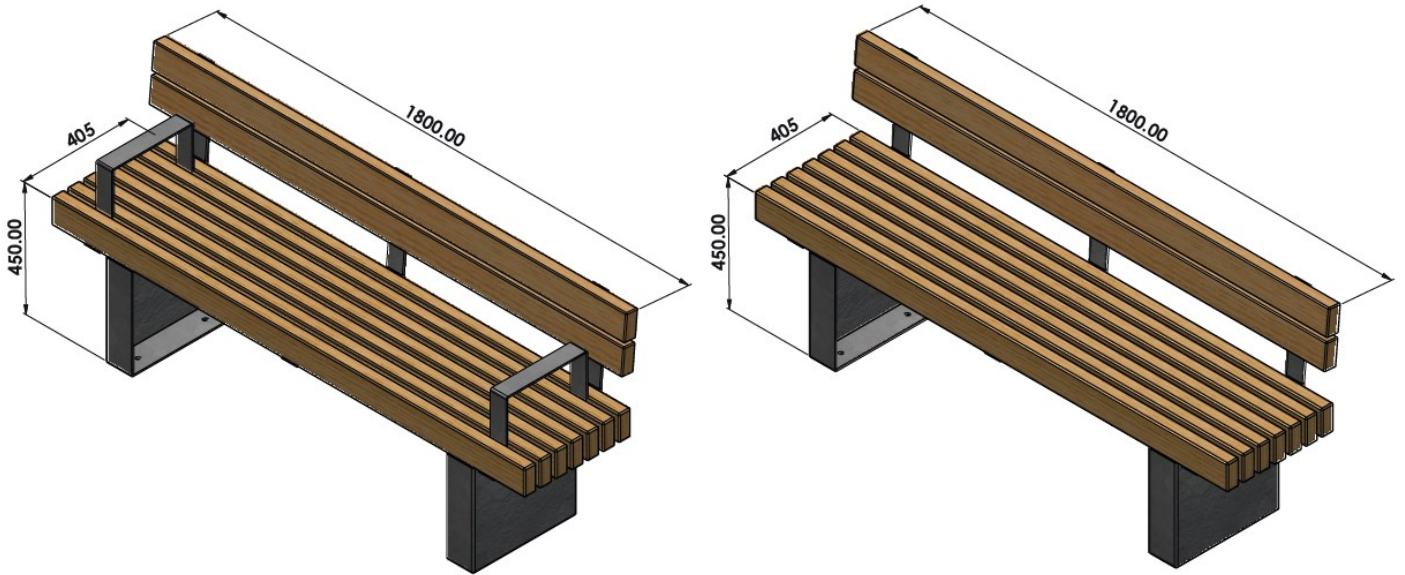

LM - Greenwich Range

Above. Shown in Galvanised finish

PRODUCT REF:

Greenwich

DIMENSIONS:

Width - 405mm

Height - 450mm

Seats up to 1-4 people (dependant on length)

MATERIAL / FEATURES:

6mm Galvanised mild steel plate

OPTIONS:

Satin polish 316 / 304 grade stainless steel

Hardwood or Softwood (FSC / PEFC available)

Various lengths

Armrest / Backrest / Picnic set

Powder coated to any standard RAL colour

Corten Steel

Installation Service

LM - Greenwich Range

1.5 Metre Greenwich Bench

1.8 Metre Greenwich Bench

Greenwich Cube

2 Metre Greenwich Bench

2.4 Metre Greenwich Bench

LM - Greenwich Range

Greenwich Seat / Armrest

Westminster Picnic Set