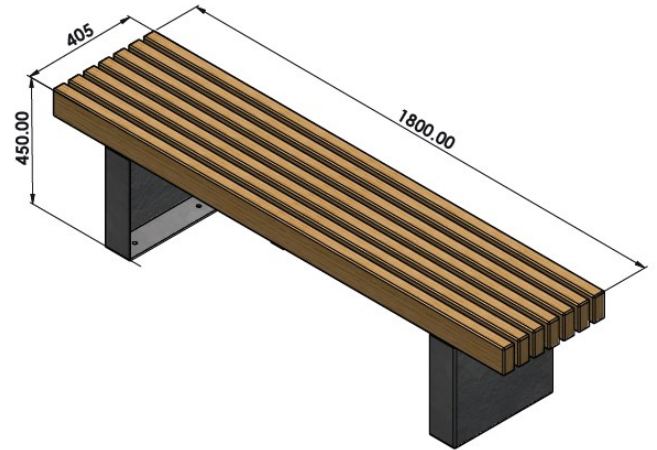

LM - Greenwich Range

Above. Shown in Galvanised finish

PRODUCT REF:

Greenwich

DIMENSIONS:

Width - 405mm

Height - 450mm

Seats up to 1-4 people (dependant on length)

MATERIAL / FEATURES:

6mm Galvanised mild steel plate

OPTIONS:

Satin polish 316 / 304 grade stainless steel

Hardwood or Softwood (FSC / PEFC available)

Various lengths

Armrest / Backrest / Picnic set

Powder coated to any standard RAL colour

Corten Steel

Installation Service

LM - Greenwich Range

1.5 Metre Greenwich Bench

1.8 Metre Greenwich Bench

Greenwich Cube

2 Metre Greenwich Bench

2.4 Metre Greenwich Bench

LM - Greenwich Range

Greenwich Seat / Armrest

Westminster Picnic Set