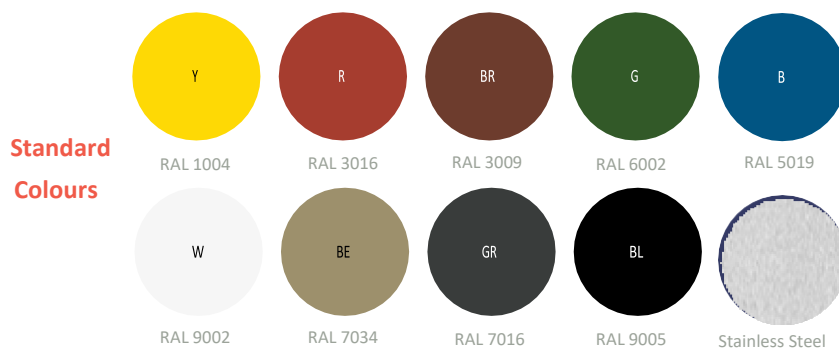

1.5 Metre Greenwich Bench

1.8 Metre Greenwich Bench