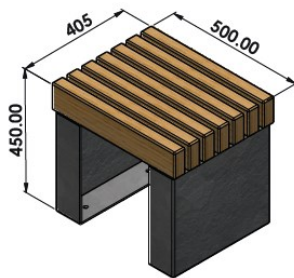

LM - Greenwich Range

Above. Shown in Galvanised finish

PRODUCT REF:

Greenwich

DIMENSIONS:

Width - 405mm

Height - 450mm

Seats up to 1-4 people (dependant on length)

MATERIAL / FEATURES:

6mm Galvanised mild steel plate

OPTIONS:

Satin polish 316 / 304 grade stainless steel

Hardwood or Softwood (FSC / PEFC available)

Various lengths

Armrest / Backrest / Picnic set

Powder coated to any standard RAL colour

Corten Steel

Installation Service

LM - Greenwich Range

1.5 Metre Greenwich Bench

1.8 Metre Greenwich Bench

Greenwich Cube

2 Metre Greenwich Bench

2.4 Metre Greenwich Bench