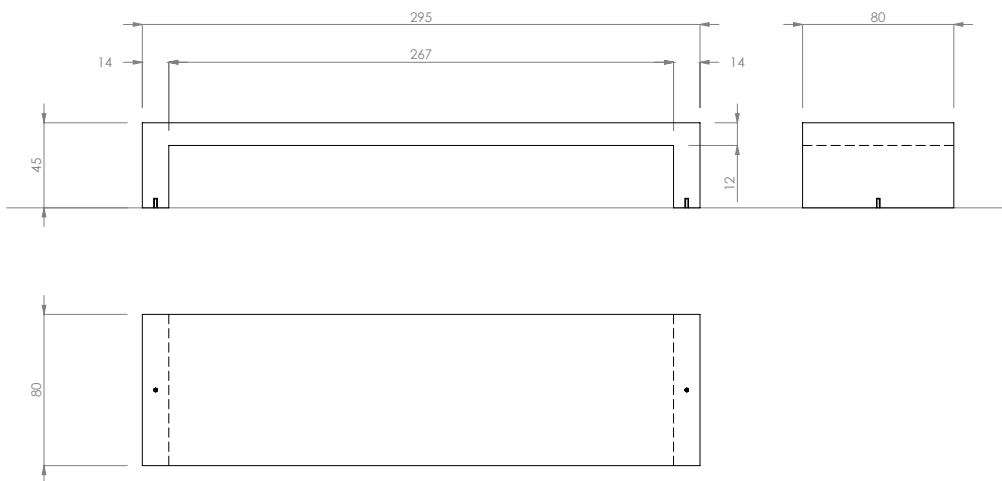

B

L

Piet

Piet S
685 kg

Piet L
860 kg

 Landmark
STREET FURNITURE

WWW.LANDMARKSTREETFURNITURE.COM