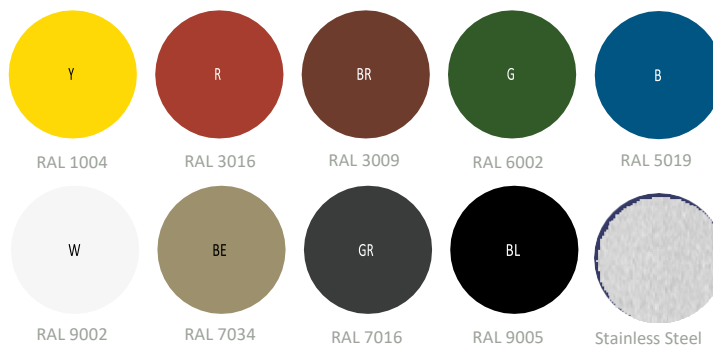

MATERIAL / FEATURES:

6mm Galvanised mild steel plate

OPTIONS:

Satin polish 316 grade stainless steel

Hardwood or Softwood (FSC / PEFC available)

Various lengths

Corner Add Ons for form runs of benches

Armrest / Backrest / Chair / Island / Picnic set / Wall Seat

Powder coated to any standard RAL colour

Corten Steel

Installation Service

Standard Colours

LM - Madrid Range

1.5 Metre Madrid Bench

1.8 Metre Madrid Bench

2 Metre Madrid Bench