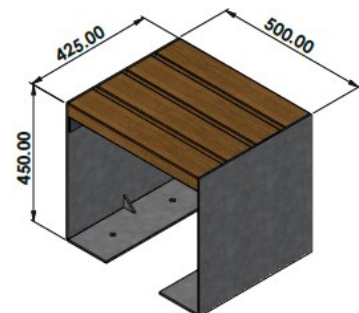

MATERIAL / FEATURES:

6mm Galvanised mild steel plate

OPTIONS:

Satin polish 316 grade stainless steel

Hardwood or Softwood (FSC / PEFC available)

Various lengths

Corner Add Ons for form runs of benches

Armrest / Backrest / Chair / Island / Picnic set / Wall Seat

Powder coated to any standard RAL colour

Corten Steel

Installation Service

Standard Colours

LM - Madrid Range

1.5 Metre Madrid Bench

1.8 Metre Madrid Bench

2 Metre Madrid Bench

2.4 Metre Madrid Bench

Madrid Lounger

Madrid Cube

LM - Madrid Range

Seat / Chair Version

Wall Mounted Seat

Picnic Set

LM - Madrid Range / Options