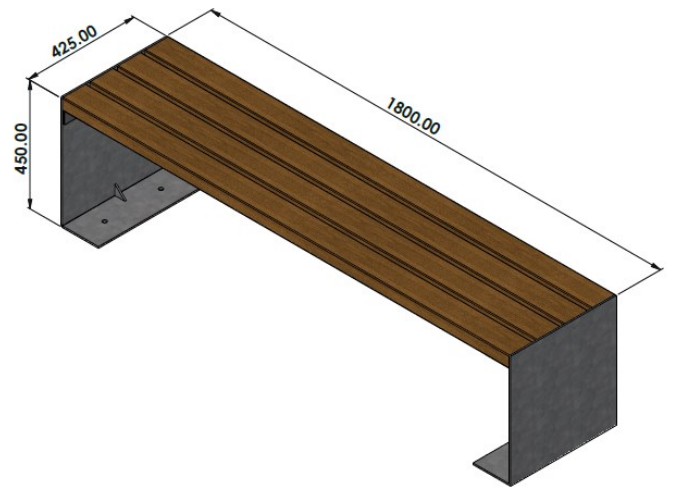

LM - Madrid Bench

Above. Shown in RAL 7016 powder coat

PRODUCT REF:

Madrid Bench

DIMENSIONS:

Width - 425mm

Height - 450mm

Seats up to 1-4 people (dependant on length)

MATERIAL / FEATURES:

6mm Galvanised mild steel plate

OPTIONS:

Satin polish 316 grade stainless steel

Hardwood or Softwood (FSC / PEFC available)

Various lengths

Corner Add Ons for form runs of benches

Armrest / Backrest / Chair / Island / Picnic set / Wall Seat

Powder coated to any standard RAL colour

Corten Steel

Installation Service

Standard Colours

LM - Madrid Range

1.5 Metre Madrid Bench

1.8 Metre Madrid Bench

2 Metre Madrid Bench

2.4 Metre Madrid Bench

Madrid Lounger

Madrid Cube

LM - Madrid Range

Seat / Chair Version

Wall Mounted Seat

Picnic Set

LM - Madrid Range / Options