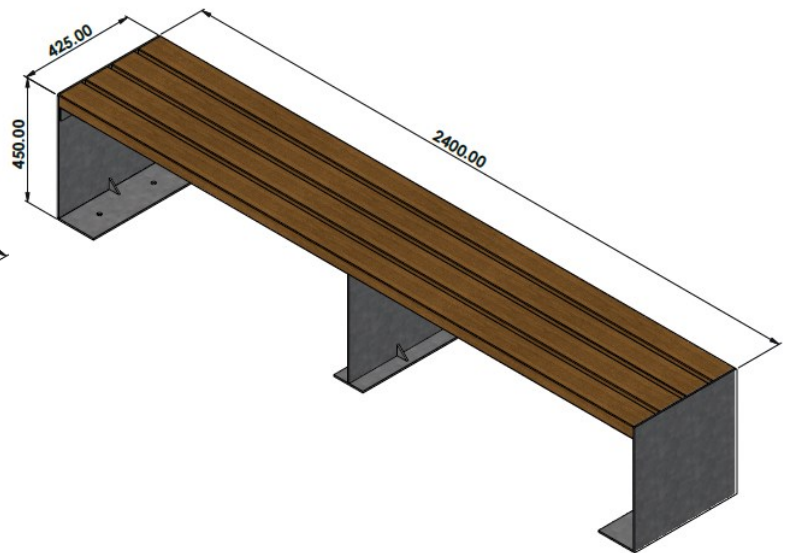

LM - Madrid Bench

Above. Shown in RAL 7016 powder coat

PRODUCT REF:

Madrid Bench

DIMENSIONS:

Width - 425mm

Height - 450mm

Seats up to 1-4 people (dependant on length)

MATERIAL / FEATURES:

6mm Galvanised mild steel plate

OPTIONS:

Satin polish 316 grade stainless steel

Hardwood or Softwood (FSC / PEFC available)

Various lengths

Corner Add Ons for form runs of benches

Armrest / Backrest / Chair / Island / Picnic set / Wall Seat

Powder coated to any standard RAL colour

Corten Steel

Installation Service

Standard Colours

LM - Madrid Range

1.5 Metre Madrid Bench

1.8 Metre Madrid Bench

2 Metre Madrid Bench

2.4 Metre Madrid Bench

Madrid Lounger

Madrid Cube

LM - Madrid Range

Seat / Chair Version

Wall Mounted Seat

Picnic Set

LM - Madrid Range / Options