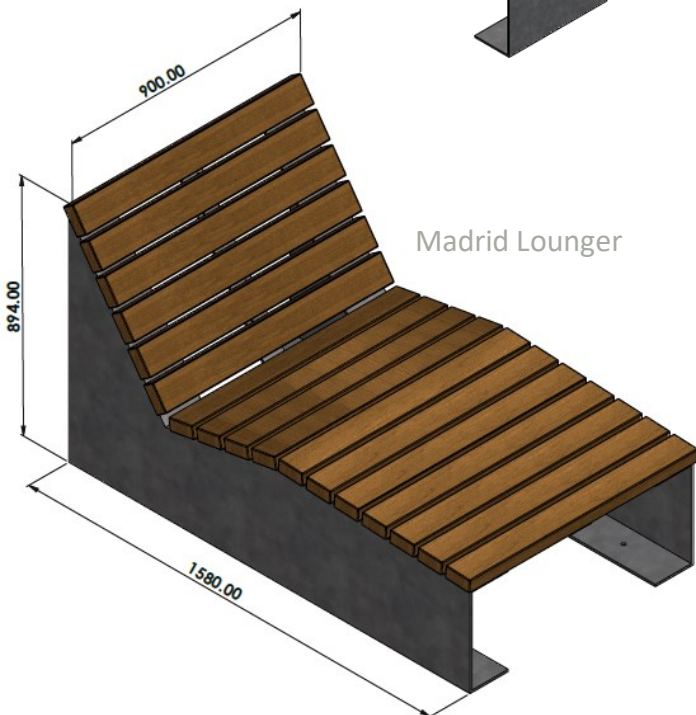

LM - Madrid Bench

Above. Shown in RAL 7016 powder coat

PRODUCT REF:

Madrid Bench

DIMENSIONS:

Width - 425mm

Height - 450mm

Seats up to 1-4 people (dependant on length)

MATERIAL / FEATURES:

6mm Galvanised mild steel plate

OPTIONS:

Satin polish 316 grade stainless steel

Hardwood or Softwood (FSC / PEFC available)

Various lengths

Corner Add Ons for form runs of benches

Armrest / Backrest / Chair / Island / Picnic set / Wall Seat

Powder coated to any standard RAL colour

Corten Steel

Installation Service

Standard Colours

LM - Madrid Range

1.5 Metre Madrid Bench

1.8 Metre Madrid Bench

2 Metre Madrid Bench

2.4 Metre Madrid Bench

Madrid Lounger

Madrid Cube

LM - Madrid Range

Seat / Chair Version

Wall Mounted Seat

Picnic Set

LM - Madrid Range / Options