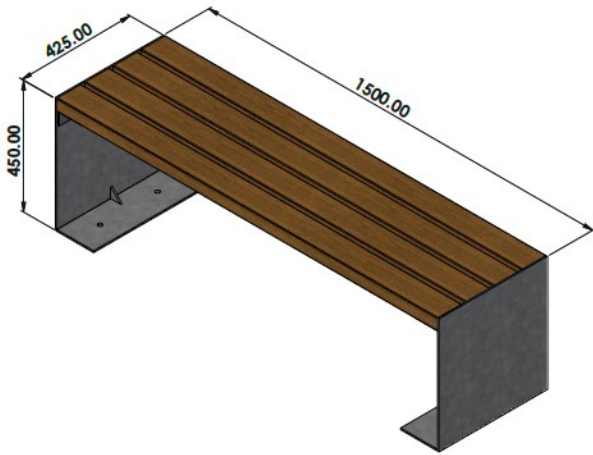

LM - Madrid Bench

Above. Shown in RAL 7016 powder coat

PRODUCT REF:

Madrid Bench

DIMENSIONS:

Width - 425mm

Height - 450mm

Seats up to 1-4 people (dependant on length)

MATERIAL / FEATURES:

6mm Galvanised mild steel plate

OPTIONS:

Satin polish 316 grade stainless steel

Hardwood or Softwood (FSC / PEFC available)

Various lengths

Corner Add Ons for form runs of benches

Armrest / Backrest / Chair / Island / Picnic set / Wall Seat

Powder coated to any standard RAL colour

Corten Steel

Installation Service

Standard Colours

LM - Madrid Range

1.5 Metre Madrid Bench

1.8 Metre Madrid Bench

2 Metre Madrid Bench

2.4 Metre Madrid Bench

Madrid Lounger

Madrid Cube

LM - Madrid Range

Seat / Chair Version

Wall Mounted Seat

Picnic Set

LM - Madrid Range / Options