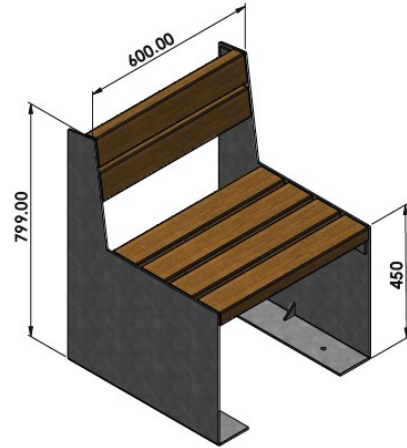

LM - Madrid Bench

Above. Shown in RAL 7016 powder coat

PRODUCT REF:

Madrid Bench

DIMENSIONS:

Width - 425mm

Height - 450mm

Seats up to 1-4 people (dependant on length)

MATERIAL / FEATURES:

6mm Galvanised mild steel plate

OPTIONS:

Satin polish 316 grade stainless steel

Hardwood or Softwood (FSC / PEFC available)

Various lengths

Corner Add Ons for form runs of benches

Armrest / Backrest / Chair / Island / Picnic set / Wall Seat

Powder coated to any standard RAL colour

Corten Steel

Installation Service

Standard Colours

LM - Madrid Range

1.5 Metre Madrid Bench

1.8 Metre Madrid Bench

2 Metre Madrid Bench

2.4 Metre Madrid Bench

Madrid Lounger

Madrid Cube

LM - Madrid Range

Seat / Chair Version

Wall Mounted Seat

Picnic Set

LM - Madrid Range / Options