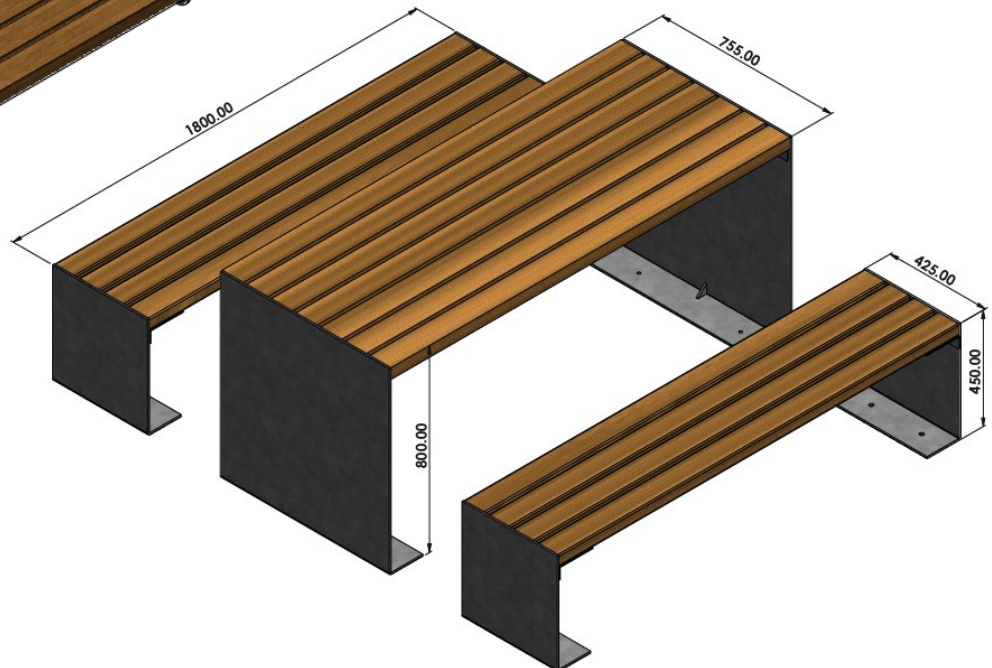

MATERIAL / FEATURES:

6mm Galvanised mild steel plate

OPTIONS:

Satin polish 316 grade stainless steel

Hardwood or Softwood (FSC / PEFC available)

Various lengths

Corner Add Ons for form runs of benches

Armrest / Backrest / Chair / Island / Picnic set / Wall Seat

2.4 Metre Madrid Bench

Madrid Lounger

Madrid Cube

LM - Madrid Range

Seat / Chair Version

Wall Mounted Seat

Picnic Set

LM - Madrid Range / Options