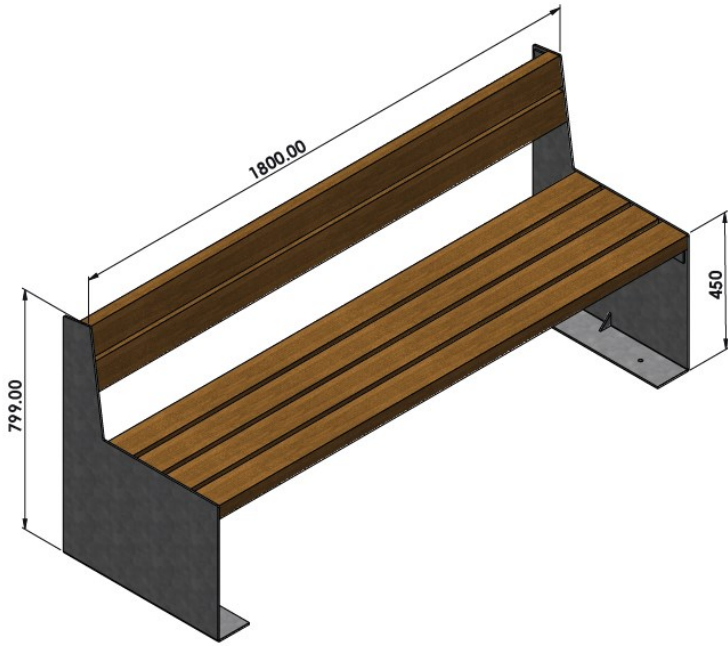

MATERIAL / FEATURES:

6mm Galvanised mild steel plate

OPTIONS:

Satin polish 316 grade stainless steel

Hardwood or Softwood (FSC / PEFC available)

Various lengths

Corner Add Ons for form runs of benches

Armrest / Backrest / Chair / Island / Picnic set / Wall Seat

Powder coated to any standard RAL colour

Corten Steel

Installation Service

Standard Colours

LM - Madrid Range

1.5 Metre Madrid Bench

1.8 Metre Madrid Bench

2 Metre Madrid Bench

2.4 Metre Madrid Bench

Madrid Lounger

Madrid Cube

LM - Madrid Range

Seat / Chair Version

Wall Mounted Seat

Picnic Set

LM - Madrid Range / Options