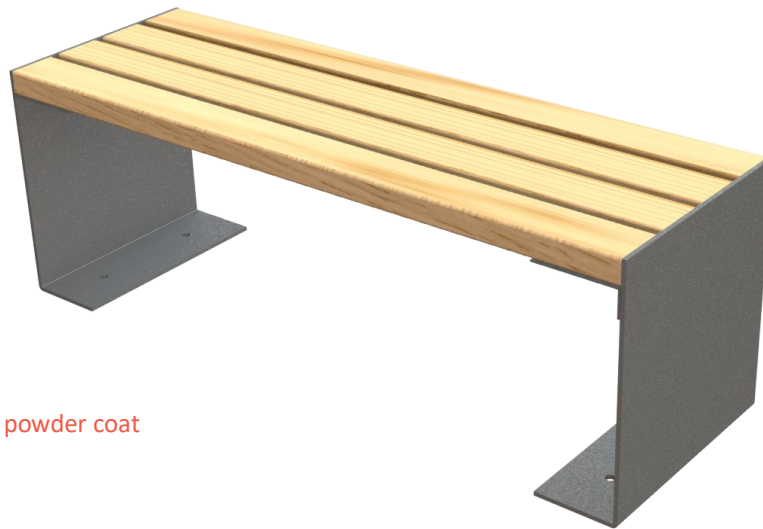

LM - Madrid Bench

Above. Shown in RAL 7016 powder coat

PRODUCT REF:

Madrid Bench

DIMENSIONS:

Width - 425mm

Height - 450mm

Seats up to 1-4 people (dependant on length)

MATERIAL / FEATURES:

6mm Galvanised mild steel plate

OPTIONS:

Satin polish 316 grade stainless steel

Hardwood or Softwood (FSC / PEFC available)

Various lengths

Corner Add Ons for form runs of benches

Armrest / Backrest / Chair / Island / Picnic set / Wall Seat

Powder coated to any standard RAL colour

Corten Steel

Installation Service

Standard Colours

LM - Madrid Range

1.5 Metre Madrid Bench

1.8 Metre Madrid Bench

2 Metre Madrid Bench

2.4 Metre Madrid Bench

Madrid Lounger

Madrid Cube

LM - Madrid Range

Seat / Chair Version

Wall Mounted Seat

Picnic Set

LM - Madrid Range / Options