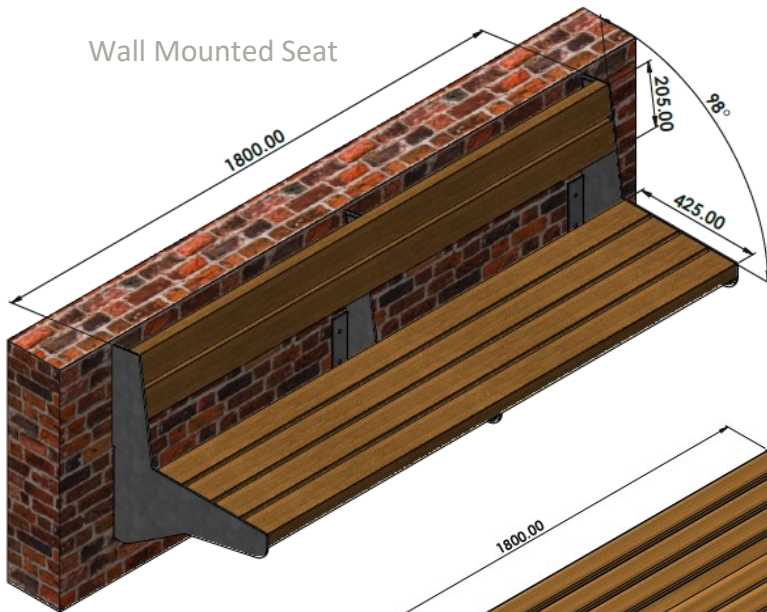

MATERIAL / FEATURES:

6mm Galvanised mild steel plate

OPTIONS:

Satin polish 316 grade stainless steel

Hardwood or Softwood (FSC / PEFC available)

Various lengths

Corner Add Ons for form runs of benches

Armrest / Backrest / Chair / Island / Picnic set / Wall Seat

Powder coated to any standard RAL colour

Corten Steel

Installation Service

Standard Colours

LM - Madrid Range

1.5 Metre Madrid Bench

1.8 Metre Madrid Bench

2 Metre Madrid Bench

2.4 Metre Madrid Bench

Madrid Lounger

Madrid Cube

LM - Madrid Range

Seat / Chair Version

Wall Mounted Seat

Picnic Set

LM - Madrid Range / Options