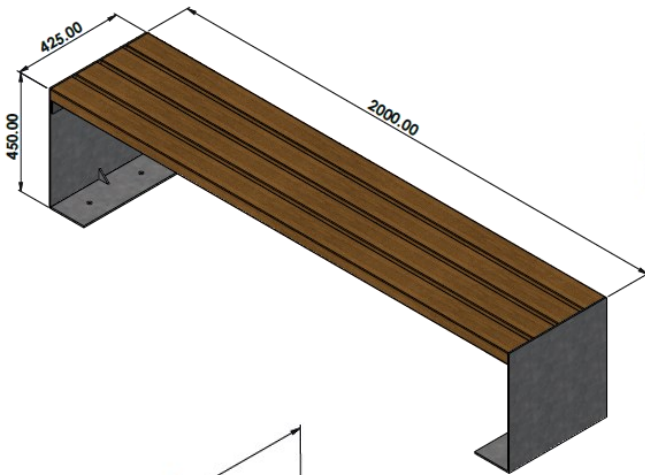

LM - Madrid Bench

Above. Shown in RAL 7016 powder coat

PRODUCT REF:

Madrid Bench

DIMENSIONS:

Width - 425mm

Height - 450mm

Seats up to 1-4 people (dependant on length)

MATERIAL / FEATURES:

6mm Galvanised mild steel plate

OPTIONS:

Satin polish 316 grade stainless steel

Hardwood or Softwood (FSC / PEFC available)

Various lengths

Corner Add Ons for form runs of benches

Armrest / Backrest / Chair / Island / Picnic set / Wall Seat

Powder coated to any standard RAL colour

Corten Steel

Installation Service

Standard Colours

LM - Madrid Range

1.5 Metre Madrid Bench

1.8 Metre Madrid Bench

2 Metre Madrid Bench

2.4 Metre Madrid Bench

Madrid Lounger

Madrid Cube

LM - Madrid Range

Seat / Chair Version

Wall Mounted Seat

Picnic Set

LM - Madrid Range / Options