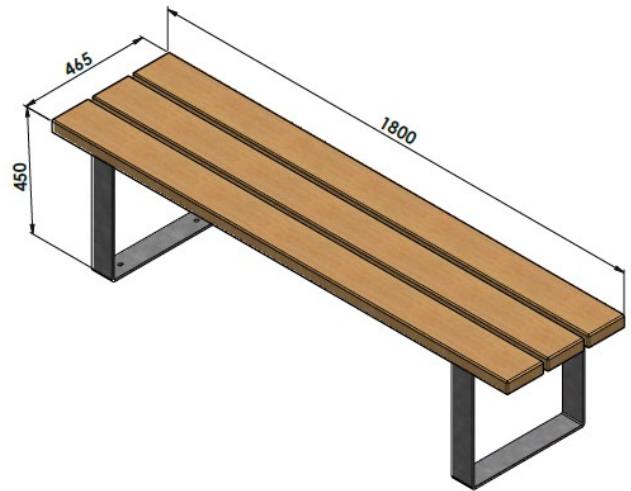

## DIMENSIONS:

Width - 465mm

Height - 450mm

Seats up to 1-4 people (dependant on length)

# LM - Winsford Range

1.5 Metre Winsford Bench

1.8 Metre Winsford Bench

2 Metre Winsford Bench

2.4 Metre Winsford Bench

Winsford Lounger

Winsford Cube