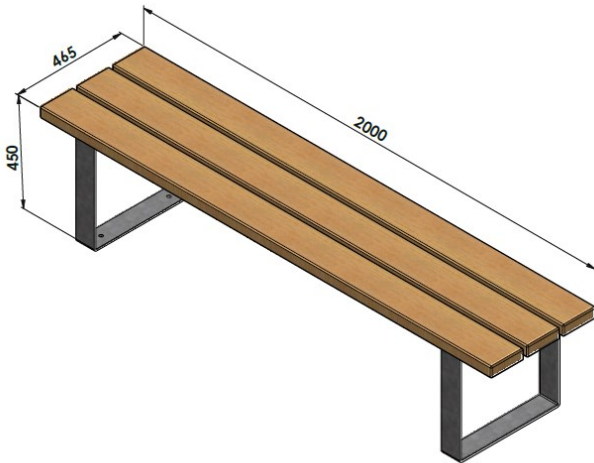

## DIMENSIONS:

Width - 465mm

Height - 450mm

Seats up to 1-4 people (dependant on length)

# LM - Winsford Range

1.5 Metre Winsford Bench

1.8 Metre Winsford Bench

2 Metre Winsford Bench

2.4 Metre Winsford Bench

Winsford Lounger

Winsford Cube

# LM - Winsford Range

Winsford Seat / Chair Version

Winsford Picnic Set