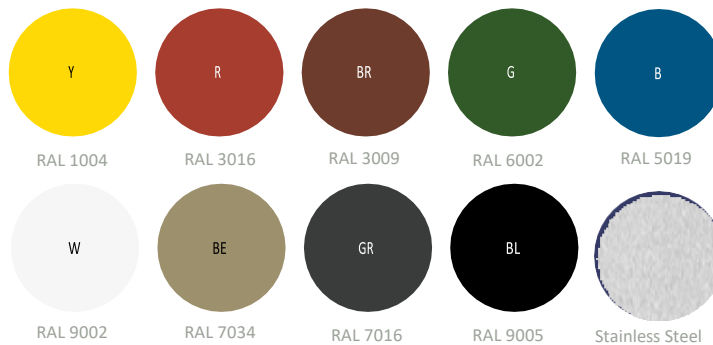

## OPTIONS:

Satin polish 316 / 304 grade stainless steel

Hardwood or Softwood (FSC / PEFC available)

Various lengths

Armrest / Backrest / Chair / Picnic set

Powder coated to any standard RAL colour

Corten Steel

## Standard Colours