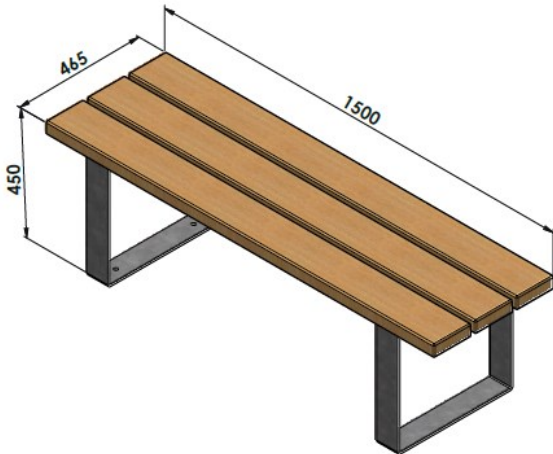

LM - Winsford Range