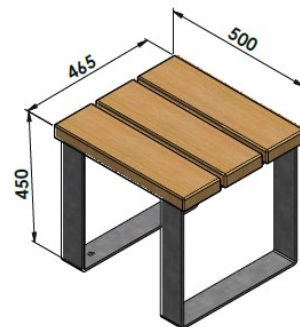

## DIMENSIONS:

Width - 465mm

Height - 450mm

Seats up to 1-4 people (dependant on length)

# LM - Winsford Range

1.5 Metre Winsford Bench

1.8 Metre Winsford Bench

2 Metre Winsford Bench

2.4 Metre Winsford Bench

Winsford Lounger

Winsford Cube

# LM - Winsford Range

Winsford Seat / Chair Version

Winsford Picnic Set