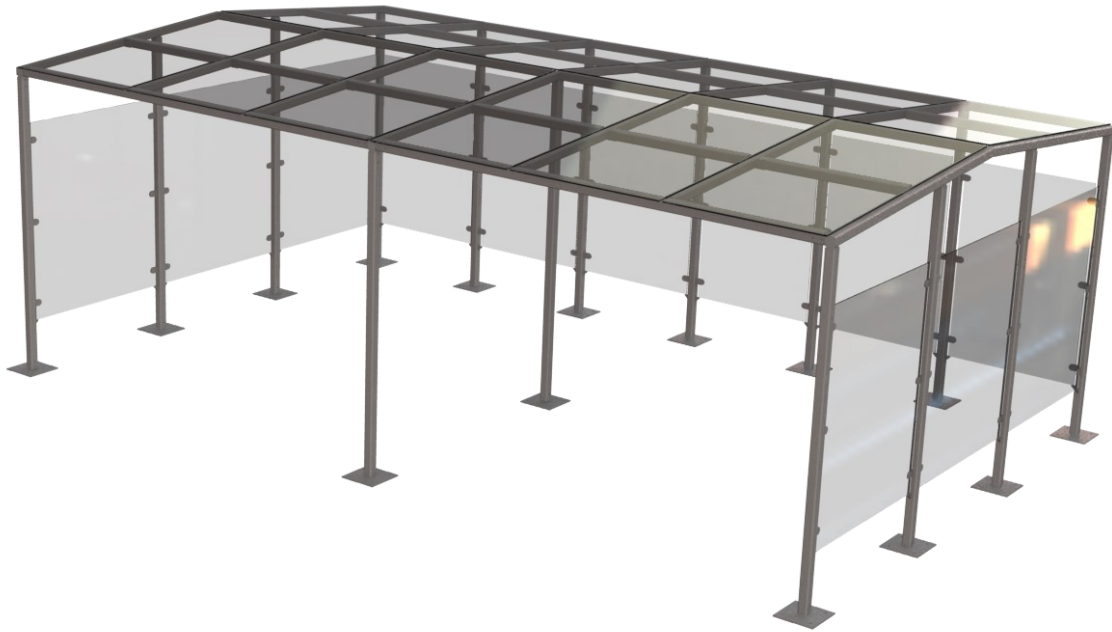

# LMSM01/07/014 Amazon Smoking Shelter

Above. Shown in powder coat finish

## Description

Main frame fabricated from heavy duty SHS mild steel. Hot dipped galvanised to BS EN ISO 1461:1999. 10mm Clear toughened glass roof panels. 8mm Clear toughened glass back. Base plate fixed to foundations

## Dimensions

3770mm (W) x 2315mm (H) x 6230m (L)

## Options

- Powder coated framework to various RAL colours
- Internal seating
- Galvanised finish only
- Polycarbonate roof / sides
- Full installation service