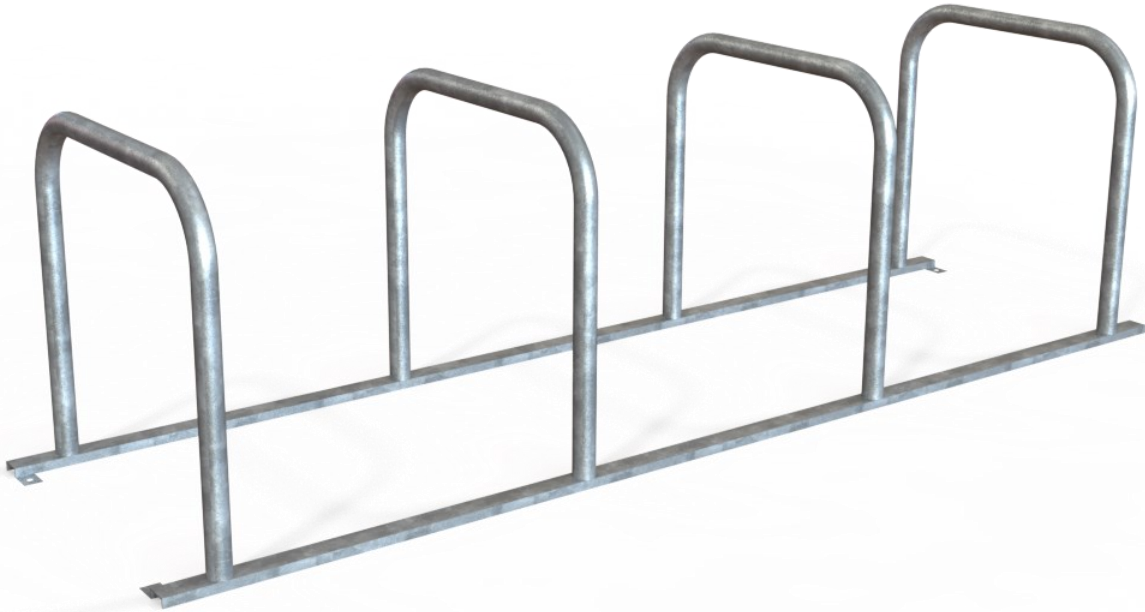

# LM-10916 Epsom Toast Rack

Above. Shown in galvanized finish only

## DIMENSIONS:

- 48mm Diameter tube
- 750mm rack centres
- 750mm high racks

## MATERIAL:

Robust fully welded & bolted construction.  
Manufactured from premium grade mild steel.

## FEATURES:

Surface bolt fixed to concrete foundation through steel base plates.  
Suitable for all bicycle types.